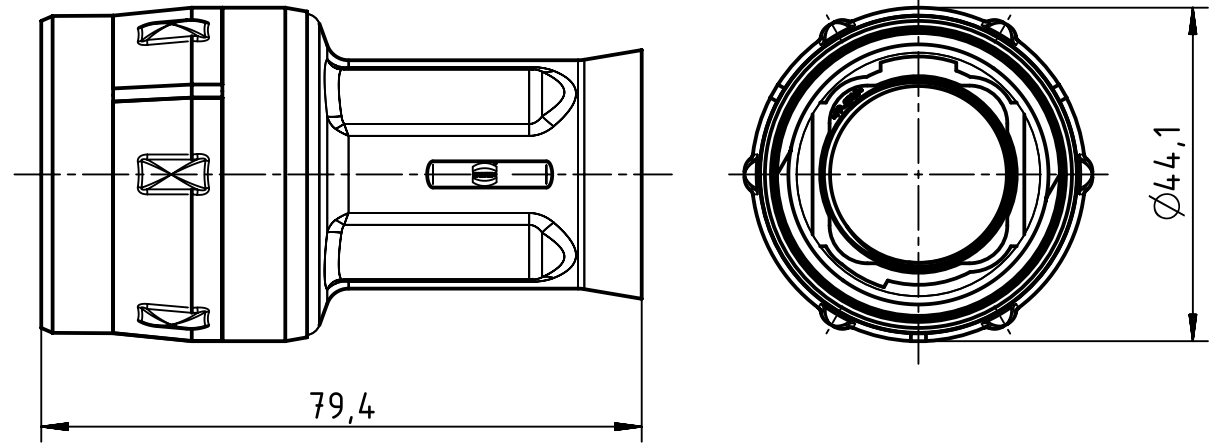

1 2 3 4 5 6

A

B

C

D

	All rights reserved Department EL PD - DE HARTING Electric GmbH & Co. KG D-32339 Espelkamp	All Dimensions in mm Original Size DIN A4		Scale 1:1	Free size tol.	Ref. Sub.
		Created by HOLLERT	Inspected by GARSKE	Standardisation TIEMANNA	Date 2015-10-16	State Final Release
Title Han F+B hood-gg-M25					Doc-Key / ECM-Nr. 100550184/UGD/001/F 500000095518	
Type TB		Number 19 15 503 1401			Rev. F	Page 1/1